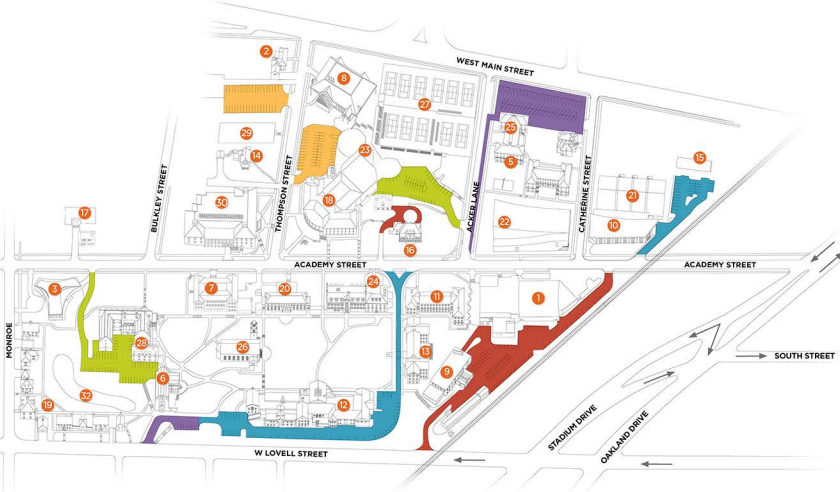

1 Anderson Athletic Center 2 Admission Center 3 Arcus Center for Social Justice Leadership 4 Athletic Field Complex • Angell Football Field/Fieldhouse • McKenzie Soccer Field • Softball Field • Woodworth Baseball Field 5 Crissey Residence Hall 6 DeWaters Residence Hall 7 Dewing Hall • Center for Career and Professional Development • Center for Civic Engagement • Center for International Programs • Records Office/Registrar 8 Dow Science Center 9 Facilities Management 10 Fitness and Wellness Center 11 Harmon Residence Hall	12 Hicks Center • Bookstore • First Year Experience • Health Services • Mail Center • Richardson Room (Sandwich Shop) • Security Office • Student Development • Student Union Desk - Welles Hall • Stone Room • Student Dining Hall 13 Hoben Residence Hall 14 Hodge House (President's residence) 15 Hoop House 16 Humphrey House 17 Guest House/Jolly Garden 18 Light Fine Arts Building • Dalton Theatre • Dungeon Theatre • Recital Hall 19 Living/Learning Houses 20 Mandella Hall • Advancement Office • Business Office • Financial Aid • Olmsted Room • President/Provost Office 21 Markin Racquet Center 22 Natatorium 23 Nelda K. Balch Playhouse 24 Olds-Upton Science Hall 25 Severn Residence Hall 26 Stetson Chapel 27 Stone Tennis Stadium 28 Trowbridge Residence Hall 29 Tyler Little Tedrow Garden 30 Uppjohn Library Commons • Audio/Visual/Production Center for New Media • Information Services • Book Club Café (Coffee Shop) • Writing Center 31 Lillian Anderson Arboretum is approximately two miles west of the intersection of M-43 and Highway 131. The hidden driveway is on the south (left) side of the road. 32 The Grove

PARKING DESIGNATION

- Overnight Student
- Employee Only
- Employee/Admission Permit
- Employee, Student, Overnight Student
- Visitor, Employee, Student, No Overnight