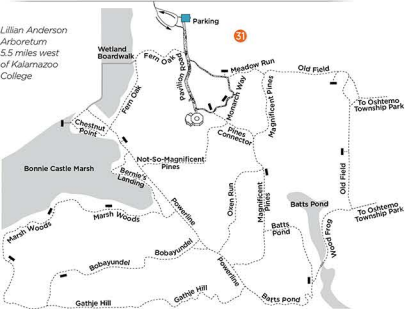

1 Anderson Athletic Center 2 Admission Center 3 Arcus Center for Social Justice Leadership 4 Athletic Field Complex • Angell Football Field/Fieldhouse • McKenzie Soccer Field • Softball Field • Woodworth Baseball Field 5 Crissey Residence Hall 6 DeWaters Residence Hall 7 Dewing Hall • Center for Career and Professional Development • Center for Civic Engagement • Center for International Programs • Records Office/Registrar 8 Dow Science Center 9 Facilities Management 10 Fitness and Wellness Center 11 Harmon Residence Hall	12 Hicks Center • Bookstore • First Year Experience • Health Services • Mail Center • Richardson Room (Sandwich Shop) • Security Office • Student Development • Student Union Desk - Welles Hall • Stone Room • Student Dining Hall 13 Hoben Residence Hall 14 Hodge House (President's residence) 15 Hoop House 16 Humphrey House 17 Guest House/Jolly Garden 18 Light Fine Arts Building • Dalton Theatre • Dungeon Theatre • Recital Hall 19 Living/Learning Houses 20 Mandella Hall • Advancement Office • Business Office • Financial Aid • Olmsted Room • President/Provost Office 21 Markin Racquet Center 22 Natatorium 23 Nelda K. Balch Playhouse 24 Olds-Upton Science Hall 25 Severn Residence Hall 26 Stetson Chapel 27 Stone Tennis Stadium 28 Trowbridge Residence Hall 29 Tyler Little Tedrow Garden 30 Uppjohn Library Commons • Audio/Visual/Production Center for New Media • Information Services • Book Club Café (Coffee Shop) • Writing Center 31 Lillian Anderson Arboretum is approximately two miles west of the intersection of M-43 and Highway 131. The hidden driveway is on the south (left) side of the road. 32 The Grove

PARKING DESIGNATION

- Overnight Student
- Employee Only
- Employee/Admission Permit
- Employee, Student, Overnight Student
- Visitor, Employee, Student, No Overnight