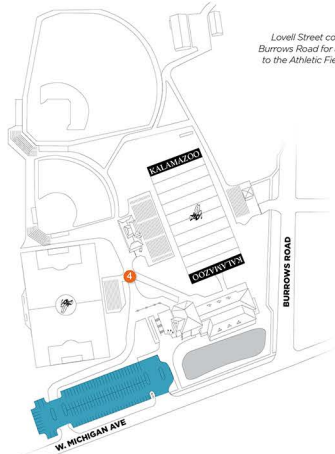

1 Anderson Athletic Center 2 Admission Center 3 Arcus Center for Social Justice Leadership 4 Athletic Field Complex • Angell Football Field/Fieldhouse • McKenzie Soccer Field • Softball Field • Woodworth Baseball Field 5 Crissey Residence Hall 6 DeWaters Residence Hall 7 Dewing Hall • Center for Career and Professional Development • Center for Civic Engagement • Center for International Programs • Records Office/Registrar 8 Dow Science Center 9 Facilities Management 10 Fitness and Wellness Center 11 Harmon Residence Hall	12 Hicks Center • Bookstore • First Year Experience • Health Services • Mail Center • Richardson Room (Sandwich Shop) • Security Office • Student Development • Student Union Desk - Welles Hall • Stone Room • Student Dining Hall 13 Hoben Residence Hall 14 Hodge House (President's residence) 15 Hoop House 16 Humphrey House 17 Guest House/Jolly Garden 18 Light Fine Arts Building • Dalton Theatre • Dungeon Theatre • Recital Hall 19 Living/Learning Houses 20 Mandella Hall • Advancement Office • Business Office • Financial Aid • Olmsted Room • President/Provost Office 21 Markin Racquet Center 22 Natatorium 23 Nelda K. Balch Playhouse 24 Olds-Upton Science Hall 25 Severn Residence Hall 26 Stetson Chapel 27 Stone Tennis Stadium 28 Trowbridge Residence Hall 29 Tyler Little Tedrow Garden 30 Uppjohn Library Commons • Audio/Visual/Production Center for New Media • Information Services • Book Club Café (Coffee Shop) • Writing Center 31 Lillian Anderson Arboretum is approximately two miles west of the intersection of M-43 and Highway 131. The hidden driveway is on the south (left) side of the road. 32 The Grove

PARKING DESIGNATION

- Overnight Student
- Employee Only
- Employee/Admission Permit
- Employee, Student, Overnight Student
- Visitor, Employee, Student, No Overnight